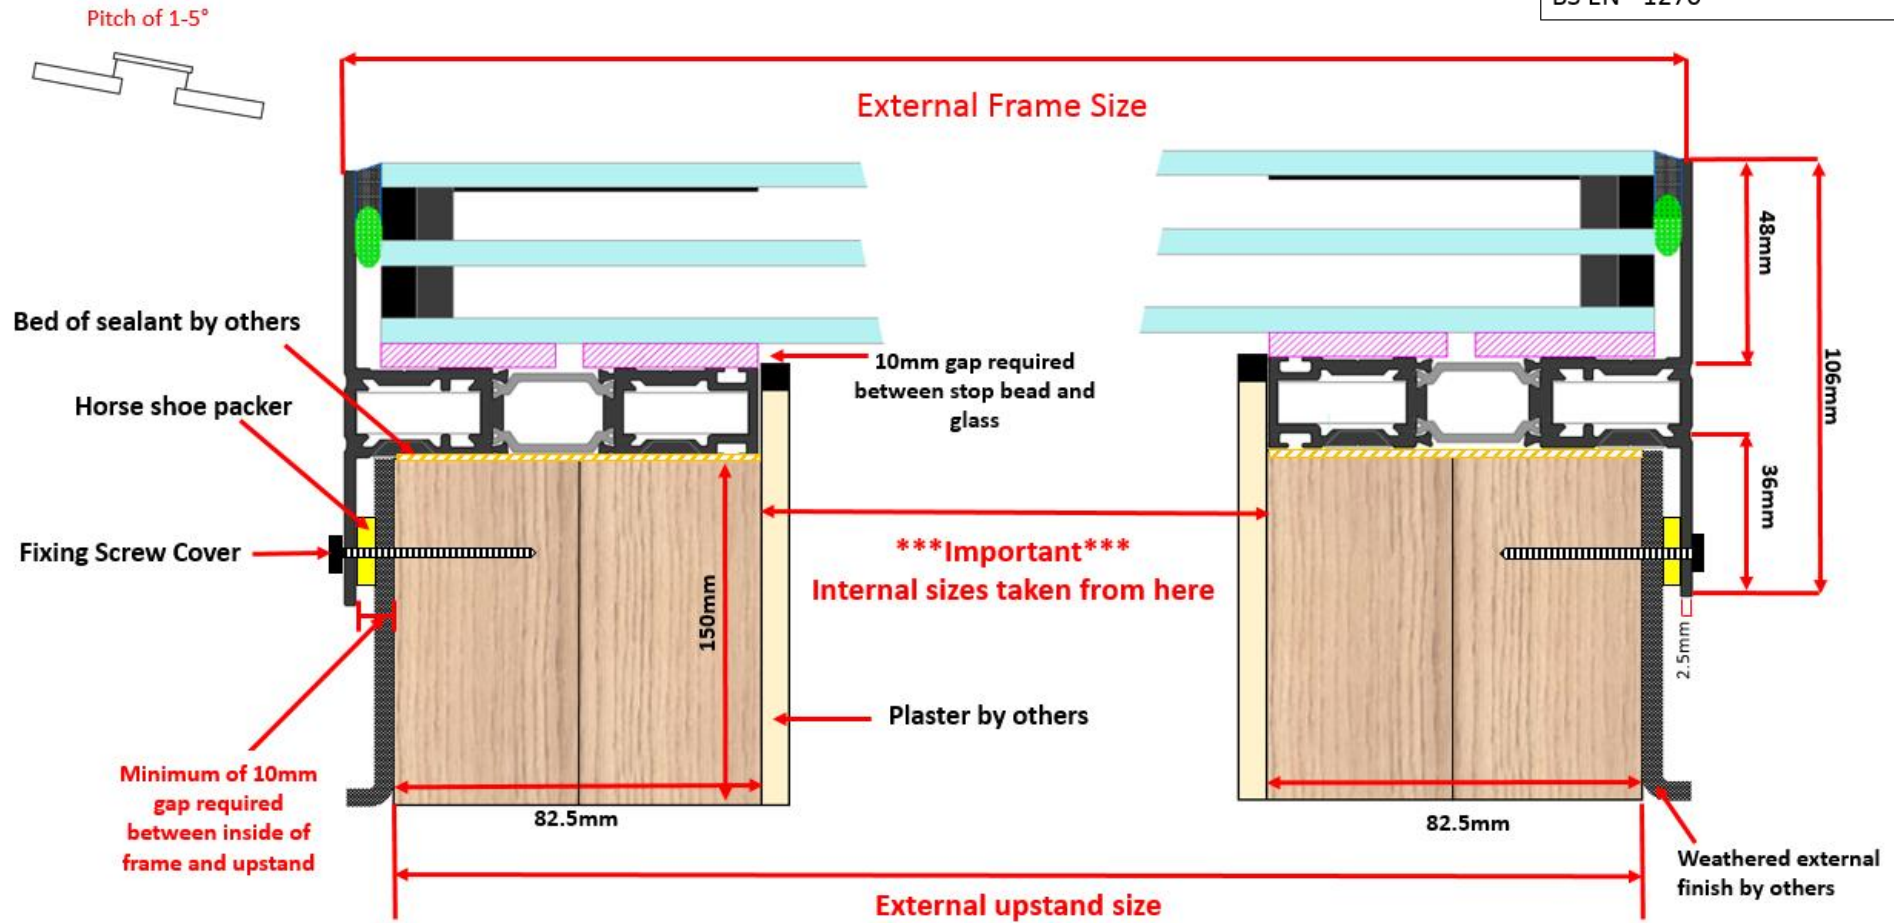

Fixed Flat Thermal Rooflight Typical Installation Guide

Triple Glazed

TECHNICAL

Manufactured to:

BS EN - 12150

BS EN - 1270

* For illustrative purposes only

Please note it is the responsibility of the customer to ensure that all products purchased and used are compliant with Building Regulations.