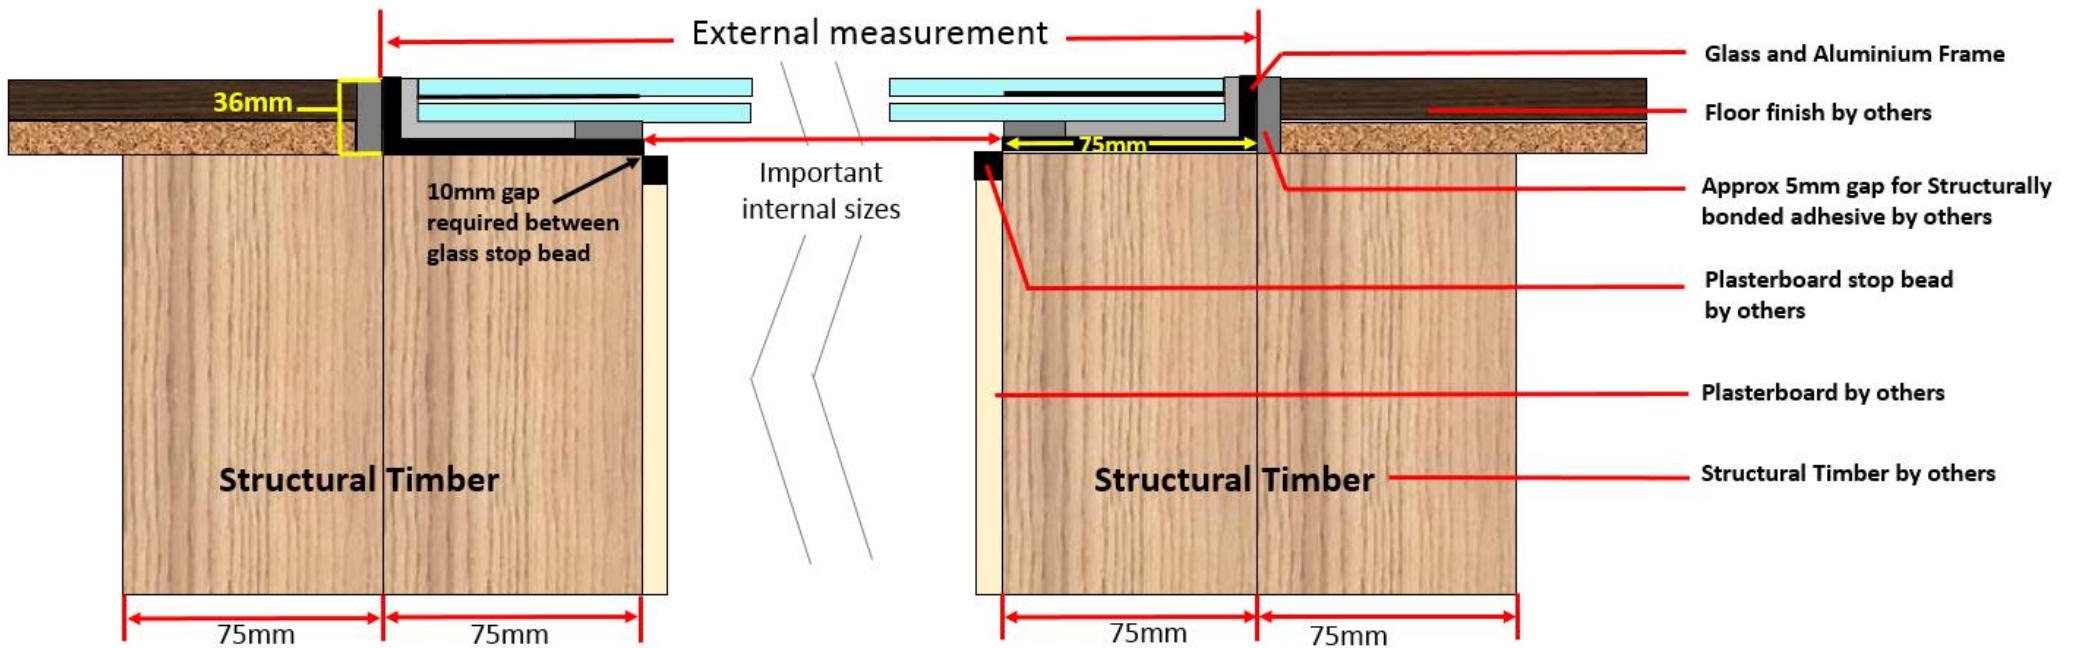

Typical Installation Guide

Walk on Roof Light

25.5mm Toughened heat soak laminated glass with aluminium frame

* For illustrative purposes only

Please note it is the responsibility of the customer to ensure that all products purchased and used are compliant with Building Regulations.