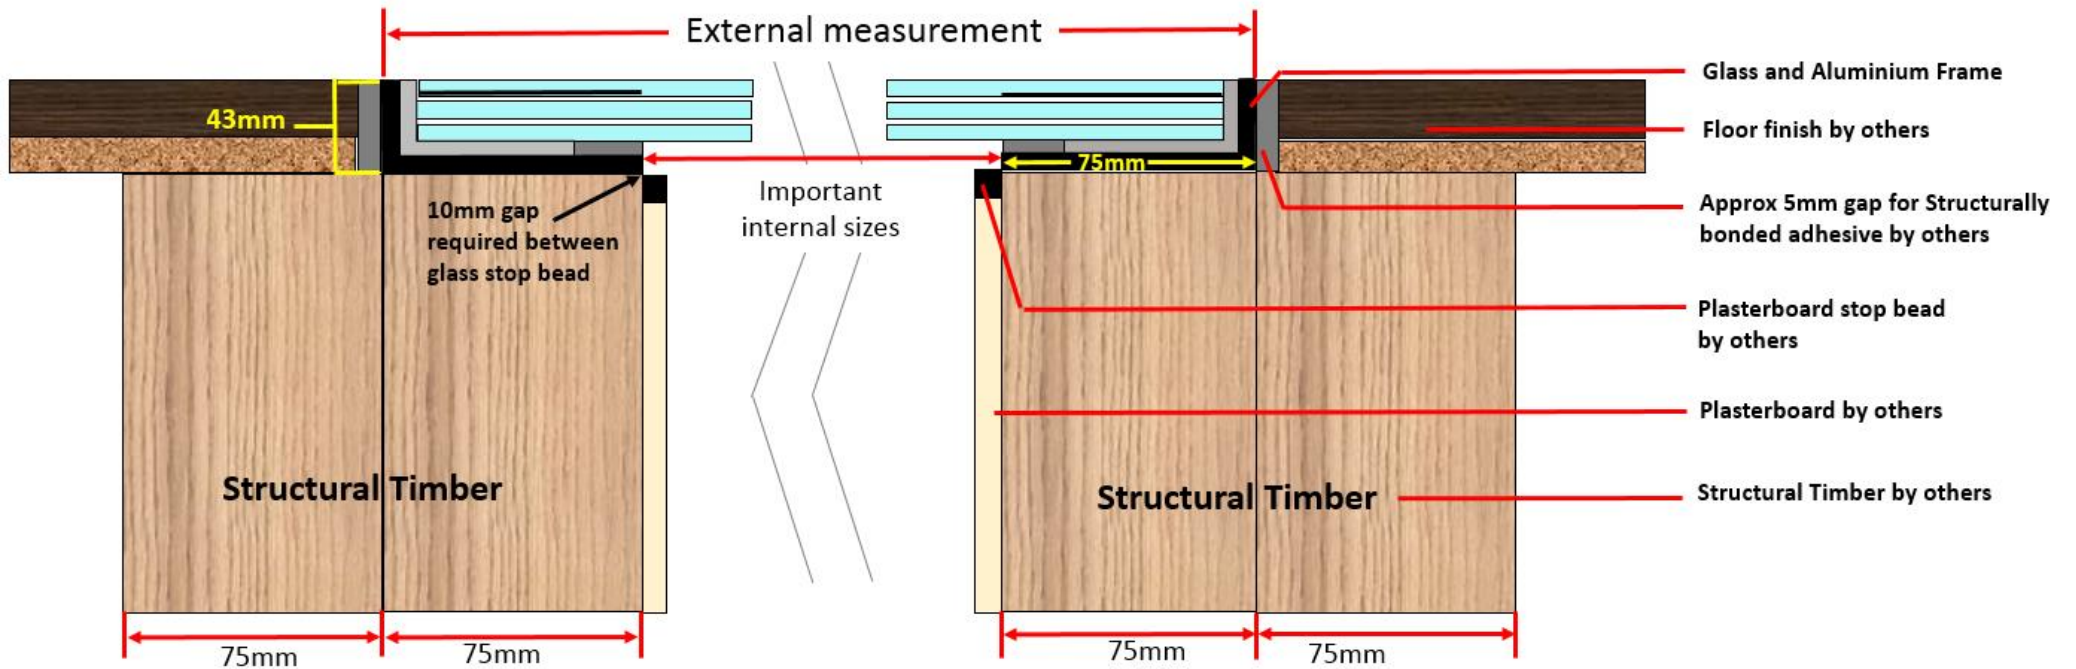

Typical Installation Guide

Walk on Roof Light

33mm Toughened heat soak laminated glass with aluminium frame

* For illustrative purposes only

Please note it is the responsibility of the customer to ensure that all products purchased and used are compliant with Building Regulations.